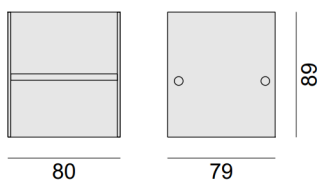

Mini John luminaire is characterized by a minimalist form. Simple cover and subtle appearance will fit perfectly into the arrangement of the building. Product for internal use

IP44

general data

luminaire body	aluminum
mounting type	surface mounted
ingress protection IP	44

electrical data

nominal voltage	220V-240V AC
nominal frequency	50-60Hz
protection class	I
contains light source	no
connection	connector

lighting data

light source	LED
socket	GU10

optical data

optical system	opal diffuser
material	PMMA
light emission	direct
light distribution	symmetrical

code	mounting type	power [W]	dimensions [mm]	height [mm]	weight [kg]	box [mm]
E1055.C	surface mounted	4	80x79	89	0,8	100x100x120