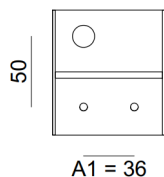

Mini John luminaire is characterized by a minimalist form. Simple cover and subtle appearance will fit perfectly into the arrangement of the building. Product for internal use

IP44

general data

luminaire body	aluminum
mounting type	surface mounted
ingress protection IP	44

electrical data

nominal voltage	220V-240V AC
nominal frequency	50-60Hz
protection class	I
contains light source	no
connection	connector

lighting data

light source	LED
socket	GU10

optical data

optical system	opal diffuser
material	PMMA
light emission	direct
light distribution	symmetrical

code	mounting type	power [W]	dimensions [mm]	height [mm]	weight [kg]	box [mm]
E1055.C	surface mounted	4	80x79	89	0,8	100x100x120