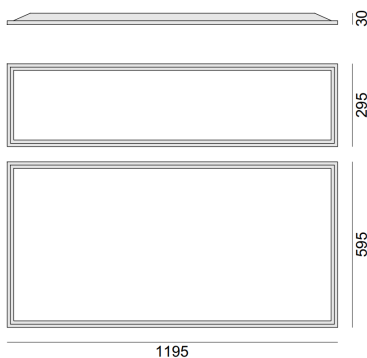

Pola LED panel is characterized by very light structure and simple and quick installation. The used diffuser, evenly diffuses the light over its entire surface. Due to high lighting parameters, the luminaire is used in demanding office spaces, conference rooms, and therefore wherever work comfort is associated with its efficiency. Three mounting options to choose from: recessed, surface mounted and suspension, thanks to the accessories used.

IP40

general data

luminaire body	aluminum
mounting type	wall-mounted, surface mounted, suspended
ingress protection IP	40
operation temperature range	from -20°C to +45°C
lifetime L80B10	30 000h

electrical data

nominal voltage	220-240V AC
nominal frequency	50-60Hz
protection class	II
contains light source	yes
connection	wiring
dimming	none (options: DALI)

lighting data

light source	LED
colour rendering index	CRI>80
tolerance of luminous flux	+/-10%

optical data

optical system	microprismatic diffuser
material	polycarbonate
light emission	direct
light distribution	symmetrical
beam angle	120°

code	power [W]	luminaire power [W]	luminaire flux [lm]	luminaire efficacy [lm/W]	diffuser	dimensions [mm]	height [mm]	weight [kg]	box [mm]
E1027.K	37	40	4000	100	MP	1195x295	30	3,0	1220x320x50

K-colour temperature

options:
3000K

4000K
accessories

E04	surface-mounted set for panels 1200x300, H=60mm / *on request set for panels 1200x600
E05	elements fixing the luminaire in a plasterboard ceiling (4pcs) / *recommended two extra clips for panels 1200x300 and 1200x600
E07	set of mechanical slings (2pcs) in the shape of „Y“, length 1000mm / *recommended one extra steel cable for panels 1200x300 and 1200x600 / *power supply is not included
E08	set of mechanical slings (4pcs), length 1000mm / *recommended two extra steel cables for panels 1200x300 and 1200x600 / *power supply is not included
E09	Canopy with power supply, white, square, with transparent cable, length 1000mm

We reserve the right to withdraw and change products from the catalogue at any time without prior notice. The colour options presented in the catalogue may differ from the actual ones. Technical parameters are subject to change.