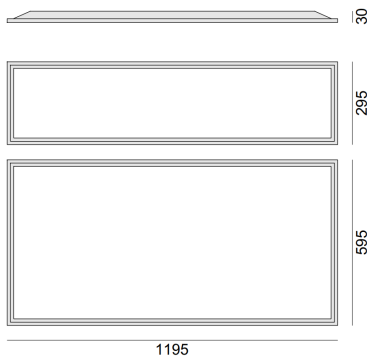

Pola LED panel is characterized by very light structure and simple and quick installation. The used diffuser, evenly diffuses the light over its entire surface. Due to high lighting parameters, the luminaire is used in demanding office spaces, conference rooms, and therefore wherever work comfort is associated with its efficiency. Three mounting options to choose from: recessed, surface mounted and suspension, thanks to the accessories used.

IP40

general data

luminaire body	aluminum
mounting type	wall-mounted, surface mounted, suspended
ingress protection IP	40
operation temperature range	from -20°C to +45°C
lifetime L80B10	30 000h

electrical data

nominal voltage	220-240V AC
nominal frequency	50-60Hz
protection class	II
contains light source	yes
connection	wiring
dimming	none (options: DALI)

lighting data

light source	LED
colour rendering index	CRI>80
tolerance of luminous flux	+/- 10%

optical data

optical system	opal diffuser
material	polycarbonate
light emission	direct
light distribution	symmetrical
beam angle	120°

code	power [W]	luminaire power [W]	luminaire flux [lm]	luminaire efficacy [lm/W]	diffuser	dimensions [mm]	height [mm]	weight [kg]	box [mm]
E1026.K	37	40	4000	100	OP	1195x295	30	3,0	1220x320x50

K-colour temperature

options:
3000K

4000K

accessories

E04	surface-mounted set for panels 1200x300, H=60mm / *on request set for panels 1200x600
E05	elements fixing the luminaire in a plasterboard ceiling (4pcs) / *recommended two extra clips for panels 1200x300 and 1200x600
E07	set of mechanical slings (2pcs) in the shape of „Y“, lenght 1000mm / *recommended one extra steel cable for panels 1200x300 and 1200x600 / *power supply is not included
E08	set of mechanical slings (4pcs), lenght 1000mm / *recommended two extra steel cables for panels 1200x300 and 1200x600 / *power supply is not included
E09	Canopy with power supply, white, square, with transparent cable, lenght 1000mm

We reserve the right to withdraw and change products from the catalogue at any time without prior notice. The colour options presented in the catalogue may differ from the actual ones. Technical parameters are subject to change.